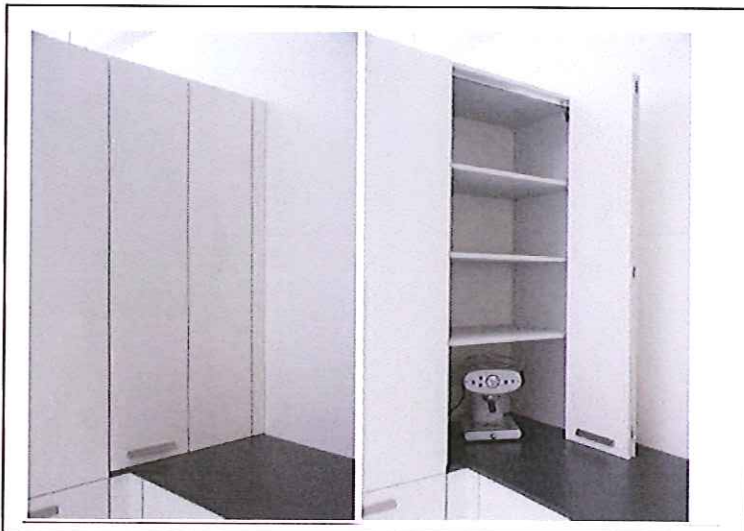

Product Info

Midway corner cupboards - EE 60 / 70

To create corners, when low units connect to tall units.

planning advice:

overhang to be planned flushly to the tall units

Please note corner blender to adjust the space to the wall.

Advice:

ideal storage space, even for large kitchen appliances, thanks to the depth of 58 cm.

See price and type list – page 55.07

Ausführung L

Etagen-Aufsatz-Eckschrank

- Korpushöhe 120 cm
- 1 Faltschiebetür
- Griffbohrung bauseits
- 1 verstellbarer Fachboden
- 1 fester Boden
- Ohne Unterboden zur Montage direkt auf die Arbeitsplatte.